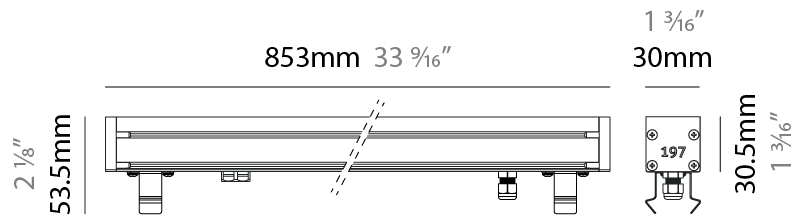

SLASH 30 RECESSED

E12I0061- -
base number   Color   Lens
                         Temperature   Options

1. To build a product code in our configurator select the specify button on the base model # product page
2. To build a manual product code on this datasheet choose from the options listed below in blue font and add the suffix to the base model #

GENERAL

Series: Slash 30
Brand: Unonovesette
Division: Exterior
Mounting Type: Recessed
Mounting Location: In-Ground
Subcategory: Wallwash

PHYSICAL

Shape: Rectangle
Length (mm): 853
Length (in): 33 ³/₁₆
Width (mm): 30
Width (in): 1 ³/₁₆
Height (mm): 53.5
Height (in): 2 ¹/₈
Light Distribution: Adjustable / Direct
Diffuser: Extra clear tempered 6mm
Fixture Finish: ANA
Fixture Material: Extruded Aluminum
Cable Details: IP68 30cm Cable with Easy Lock system

ELECTRICAL

Lamp Type: LED
Input Wattage (W): 25.43
Total Output Wattage (W): 19.87
Dimming: Non-Dimmable
Driver Included: No
Driver Location: Remote
Driver Type: Constant Voltage - Universal
Driver Class: Class 2
Input Voltage (V): 120 - 277
Output Voltage (V): 24
Upon Request: Phase Dimming (120Vac only) / 0-10V Dimming

LED

Color Temperature (°K): 2200 / 2700 / 3000 / 4000
Max. Delivered Lumen (lm): 1170 (3000K)
CRI: >90 CRI
Lamp Life (hrs): 100000

OPTICAL

Optic°: 12 / 21 / 31 / 46 / 13x36
Adjustability: Tilt ±20°

RATINGS AND CERTIFICATIONS

Certified By: Certified for North American Standards
IP rating: IP67
IK Rating: IK06