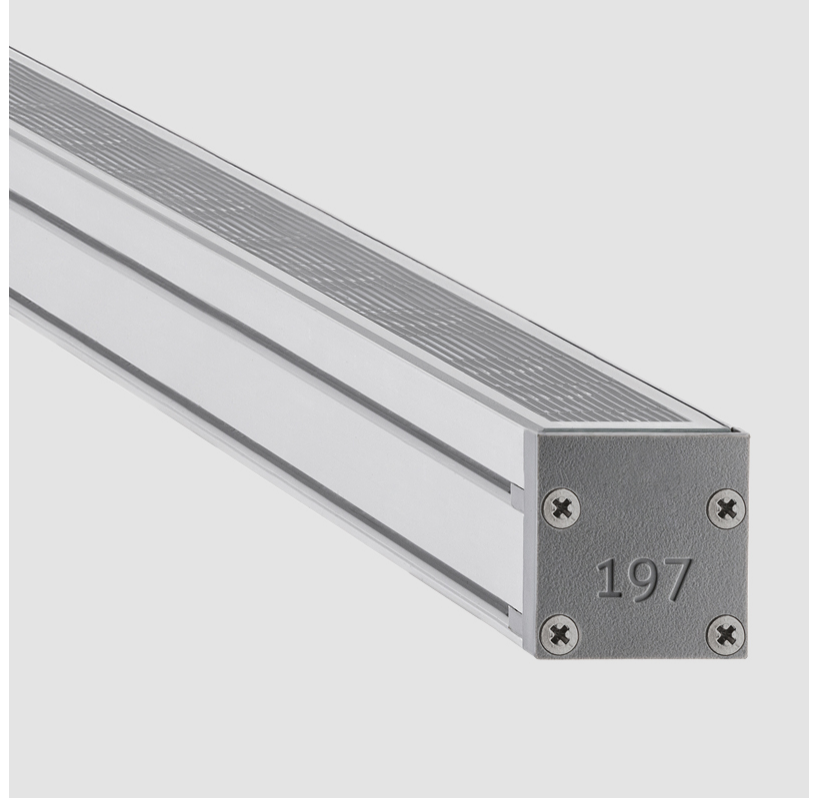

SLASH 30 RECESSED

E12I0060-

base number   Color   Lens
Temperature   Options

1. To build a product code in our configurator select the specify button on the base model # product page
2. To build a manual product code on this datasheet choose from the options listed below in blue font and add the suffix to the base model #

GENERAL

Series: Slash 30
Brand: Unonovesette
Division: Exterior
Mounting Type: Recessed
Mounting Location: In-Ground
Subcategory: Wallwash

PHYSICAL

Shape: Rectangle
Length (mm): 853
Length (in): 33 ³/₁₆
Width (mm): 30
Width (in): 1 ³/₁₆
Height (mm): 53.5
Height (in): 2 ¹/₈
Light Distribution: Adjustable / Direct
Diffuser: Extra clear tempered 6mm
Fixture Finish: ANA
Fixture Material: Extruded Aluminum
Cable Details: IP68 30cm Cable with Easy Lock system

ELECTRICAL

Lamp Type: LED
Input Wattage (W): 12.53
Total Output Wattage (W): 9.79
Dimming: Non-Dimmable
Driver Included: No
Driver Location: Remote
Driver Type: Constant Voltage - Universal
Driver Class: Class 2
Input Voltage (V): 120 - 277
Output Voltage (V): 24
Upon Request: Phase Dimming (120Vac only) / 0-10V Dimming

LED

Color Temperature (°K): 2200 / 2700 / 3000 / 4000
Max. Delivered Lumen (lm): 945 (3000K)
CRI: >90 CRI
Lamp Life (hrs): 100000

OPTICAL

Optic°: 12 / 21 / 31 / 46 / 13x36
Adjustability: Tilt ±20°

RATINGS AND CERTIFICATIONS

Certified By: Certified for North American Standards
IP rating: IP67
IK Rating: IK06