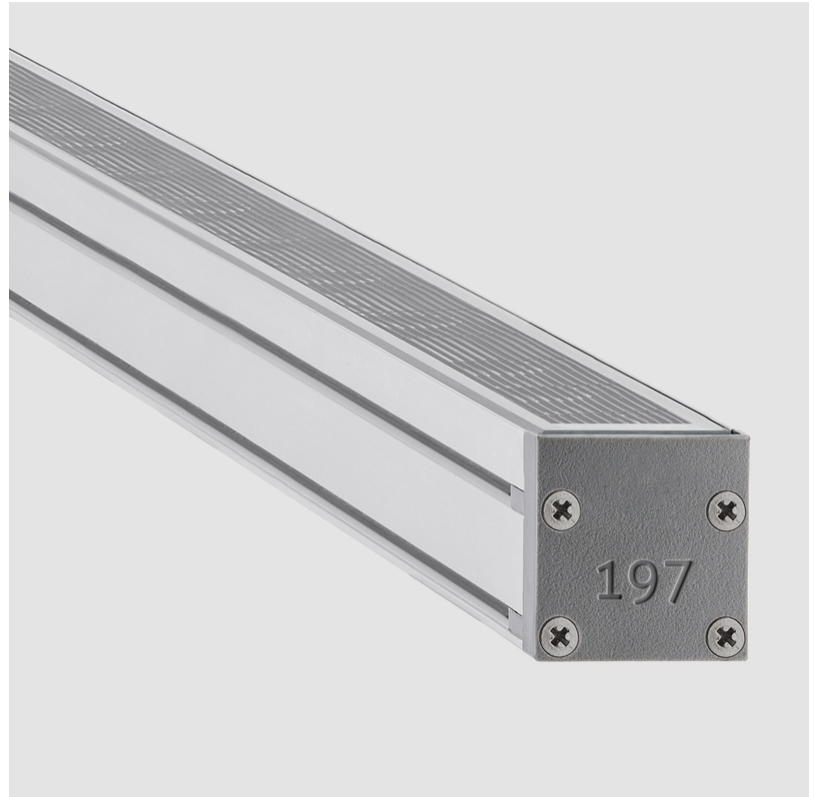

SLASH 30 RECESSED

E12I0055-

base number   Color   Lens
Temperature   Options

1. To build a product code in our configurator select the specify button on the base model # product page
2. To build a manual product code on this datasheet choose from the options listed below in blue font and add the suffix to the base model #

GENERAL

Series: Slash 30
Brand: Unonovesette
Division: Exterior
Mounting Type: Recessed
Mounting Location: In-Ground
Subcategory: Wallwash

PHYSICAL

Shape: Rectangle
Length (mm): 1139
Length (in): 44 ¹³/₁₆
Width (mm): 30
Width (in): 1 ³/₁₆
Height (mm): 53.5
Height (in): 2 ¹/₈
Light Distribution: Adjustable / Direct
Diffuser: Extra clear tempered 6mm
Fixture Finish: ANA
Fixture Material: Extruded Aluminum
Cable Details: IP68 30cm Cable with Easy Lock system

ELECTRICAL

Lamp Type: LED
Input Wattage (W): 64
Total Output Wattage (W): 50
Dimming: Non-Dimmable
Driver Included: No
Driver Location: Remote
Driver Type: Constant Voltage - Universal
Driver Class: Class 2
Input Voltage (V): 120 - 277
Output Voltage (V): 24
Upon Request: Phase Dimming (120Vac only) / 0-10V Dimming

LED

Color Temperature (°K): 2200 / 2700 / 3000 / 4000
Max. Delivered Lumen (lm): 4560 (3000K)
CRI: >90 CRI
Lamp Life (hrs): 100000

OPTICAL

Optic°: 12 / 21 / 31 / 46 / 13x36
Adjustability: Tilt ±20°

RATINGS AND CERTIFICATIONS

Certified By: Certified for North American Standards
IP rating: IP67
IK Rating: IK06